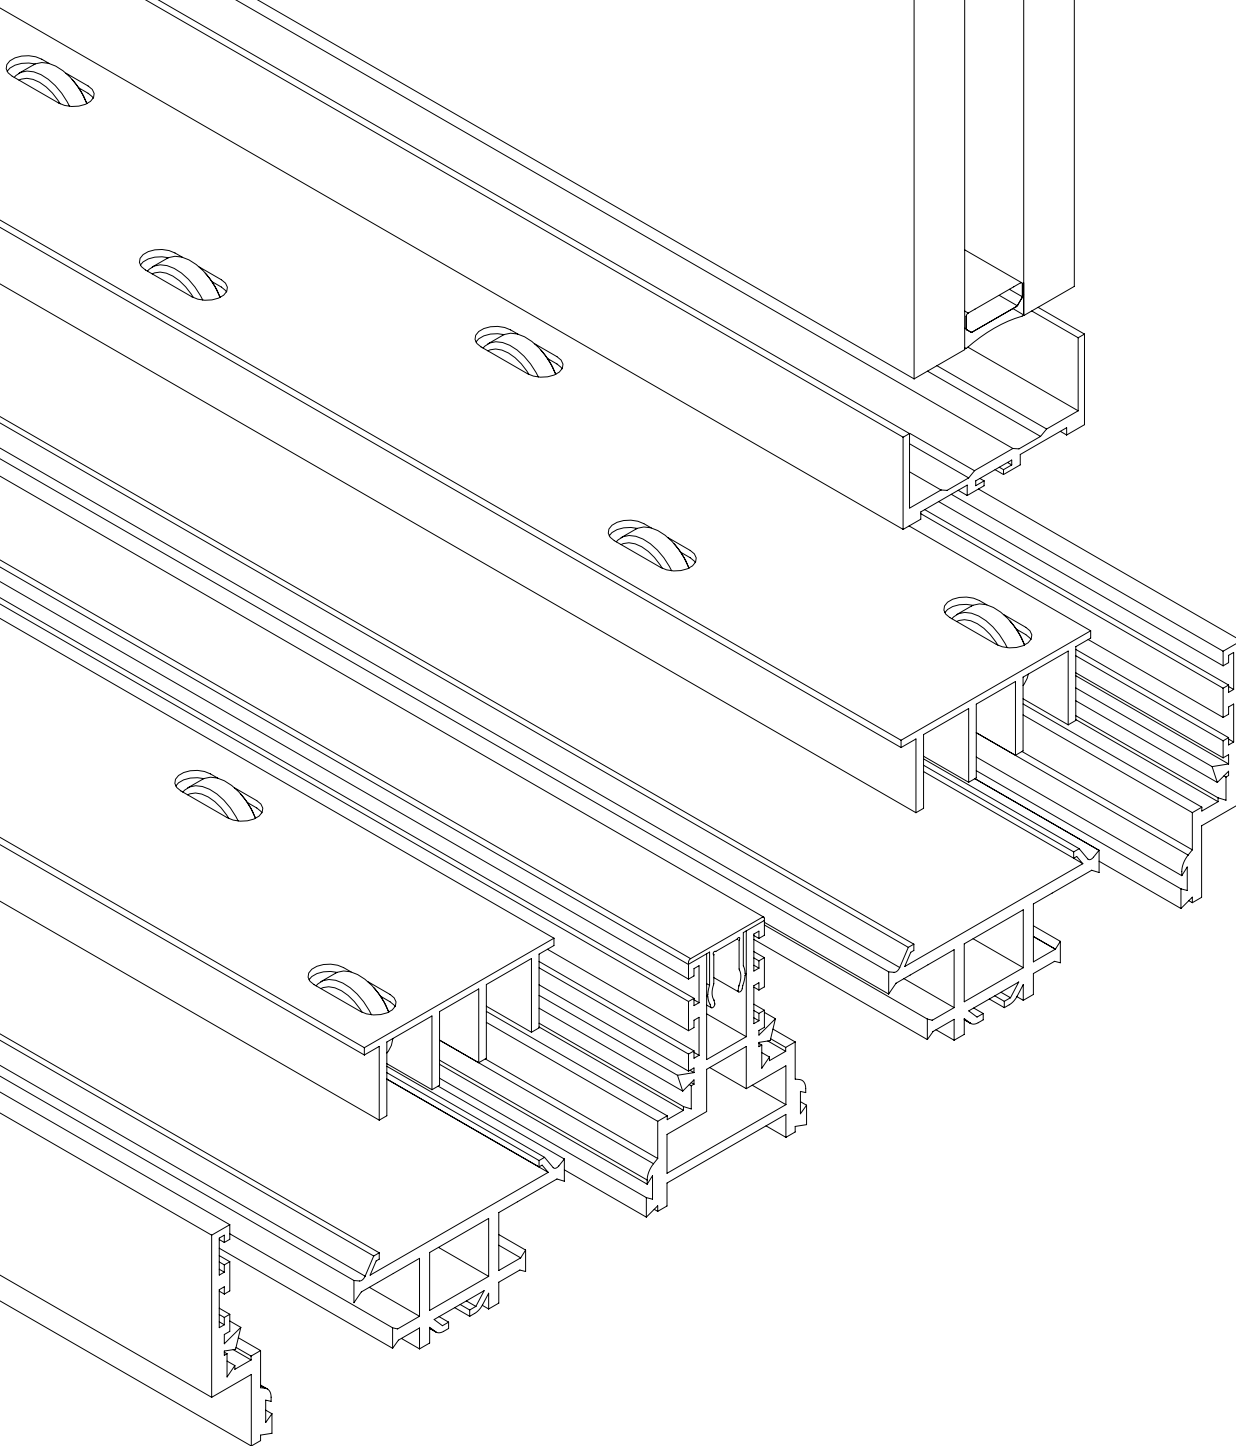

ah!38

dimensions dimensiones

A 38mm	D 48mm
B 20mm	E 27mm
C 124mm	F 10mm

sliding system sistema de corredera

● monorail ●● birail ●●● multirail

fixed		● ●● ●●●	curved		● ●● ●●●
sliding		●● ●●●	skylight		●●
invisible		● ●● ●●●	sash		● ●● ●●●
pocket		● ●● ●●●	pivot		●●
corner		● ●● ●●●	tilt & turn		●●

main components componentes principales

- 1 main frame
marco principal
- 2 glass up to 19m²
vidrio hasta 19m²
- 3 polyamide
poliamida
- 4 central mullion
montante central
- 5 handle
tirador
- 6 multipoint locking system
sistema de cierre multipunto
- 7 removable bearing profile
perfil de rodamientos extraíble

[en] ah!38 excels as an exterior opening system comprising a balanced combination of thermal and acoustic behavior, suited to all climates. It offers great flexibility in the modular composition of openings, including opening corner solutions, pocket sliding configurations, curved layouts, tilted spans and retractable mosquito nets. The alternatives come in a wide range of formats such as sliding, vertical sliding, pivot and tilt-turn units. ah!38 also includes a variety of add-ons, finishes and tilt-turn units. ah!38 also includes a variety of add-ons, finishes and it can be completely automated. It is a system that allows double glazed surface areas of up to 19m², or triple glazed of up to 6m². Both options use 20mm vertical profiles.